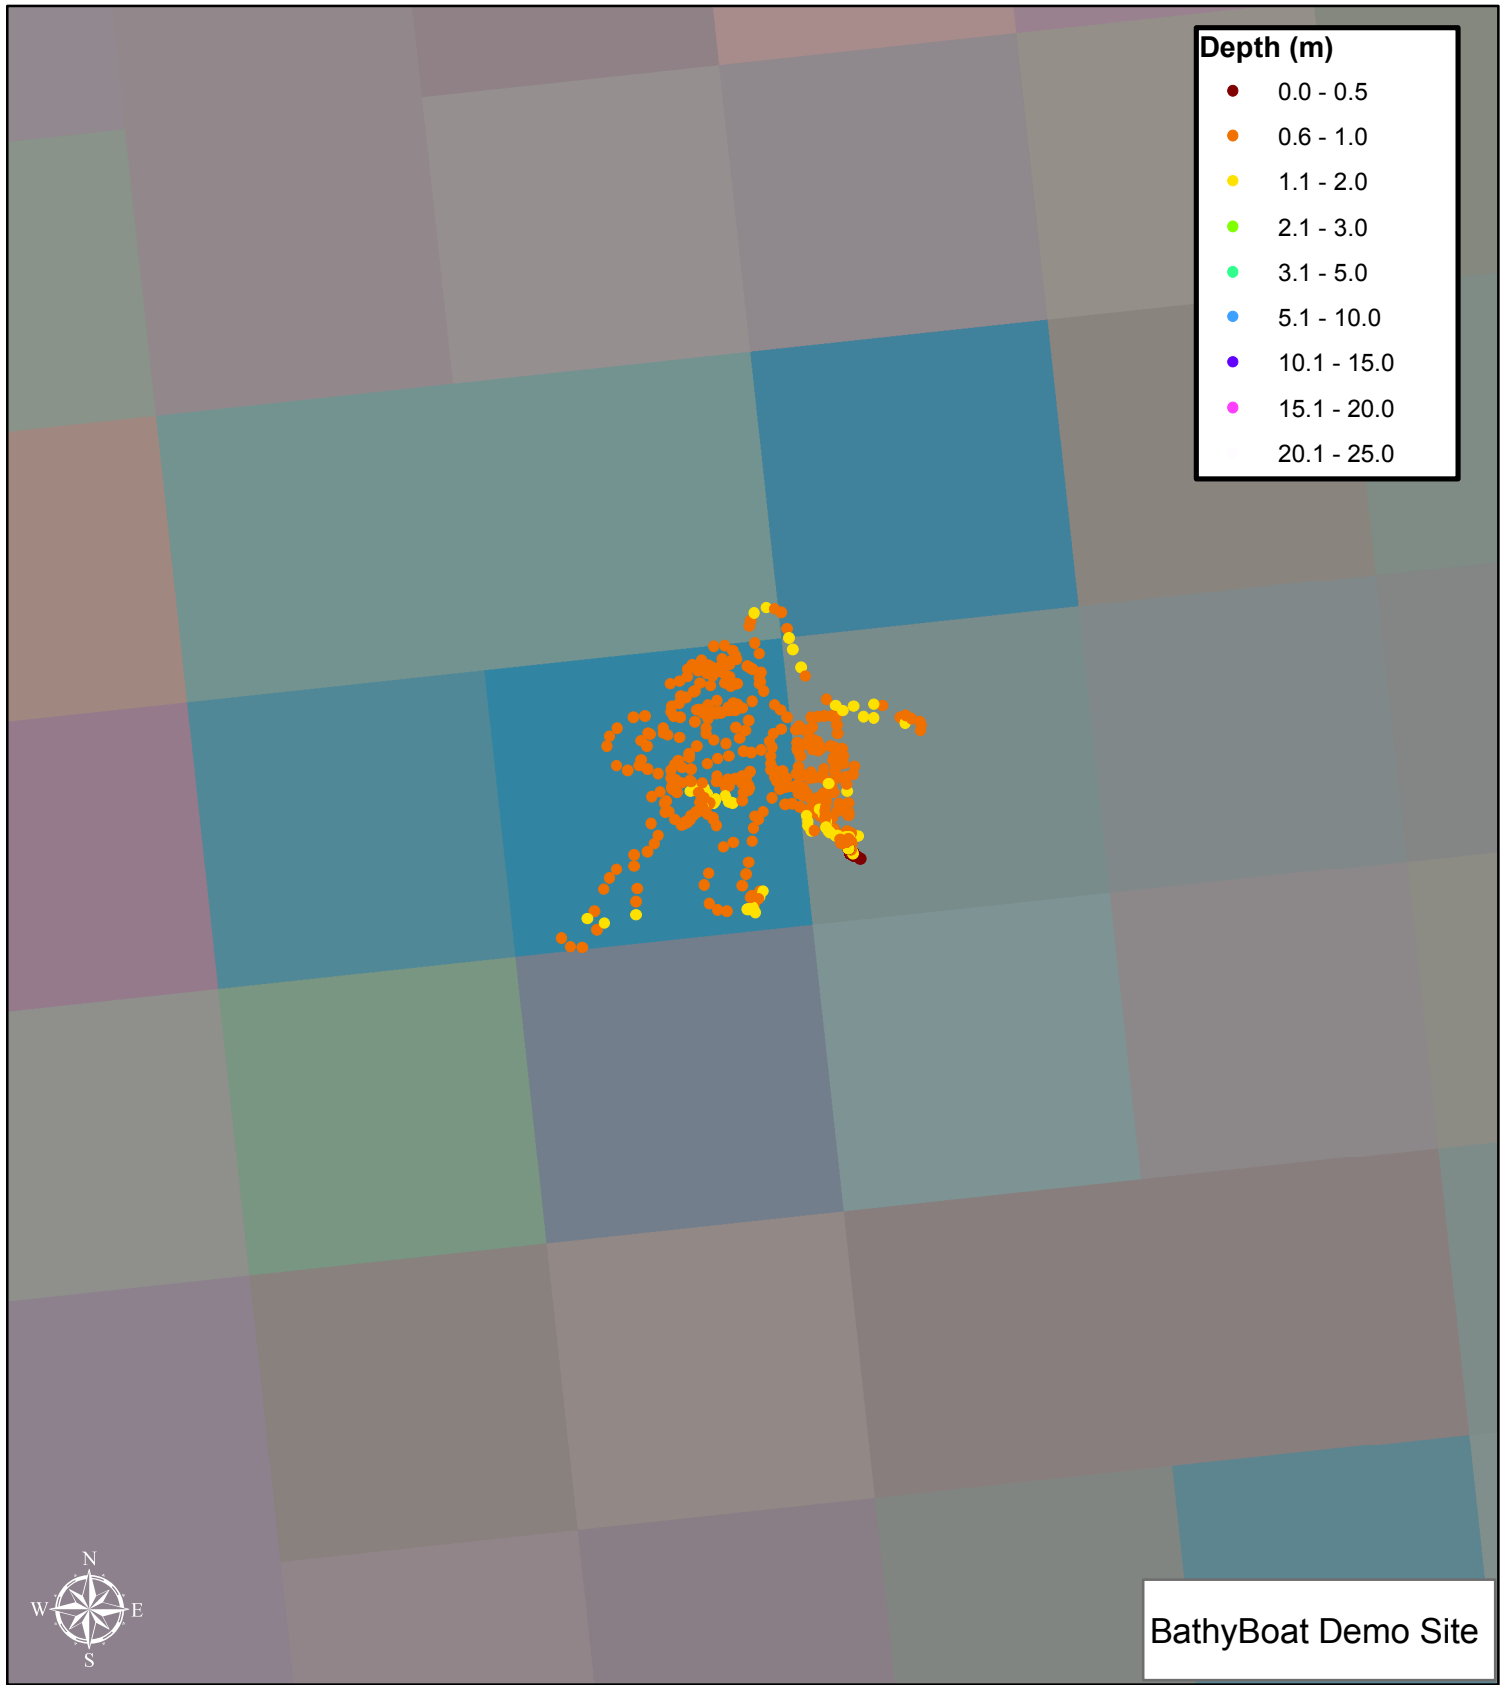

# North Slope BathyBoat Data

0 0.00450.009 0.018 0.027 0.036 Miles

0 0.0050.01 0.02 0.03 0.04 Kilometers

Data Collected July 08, 2009