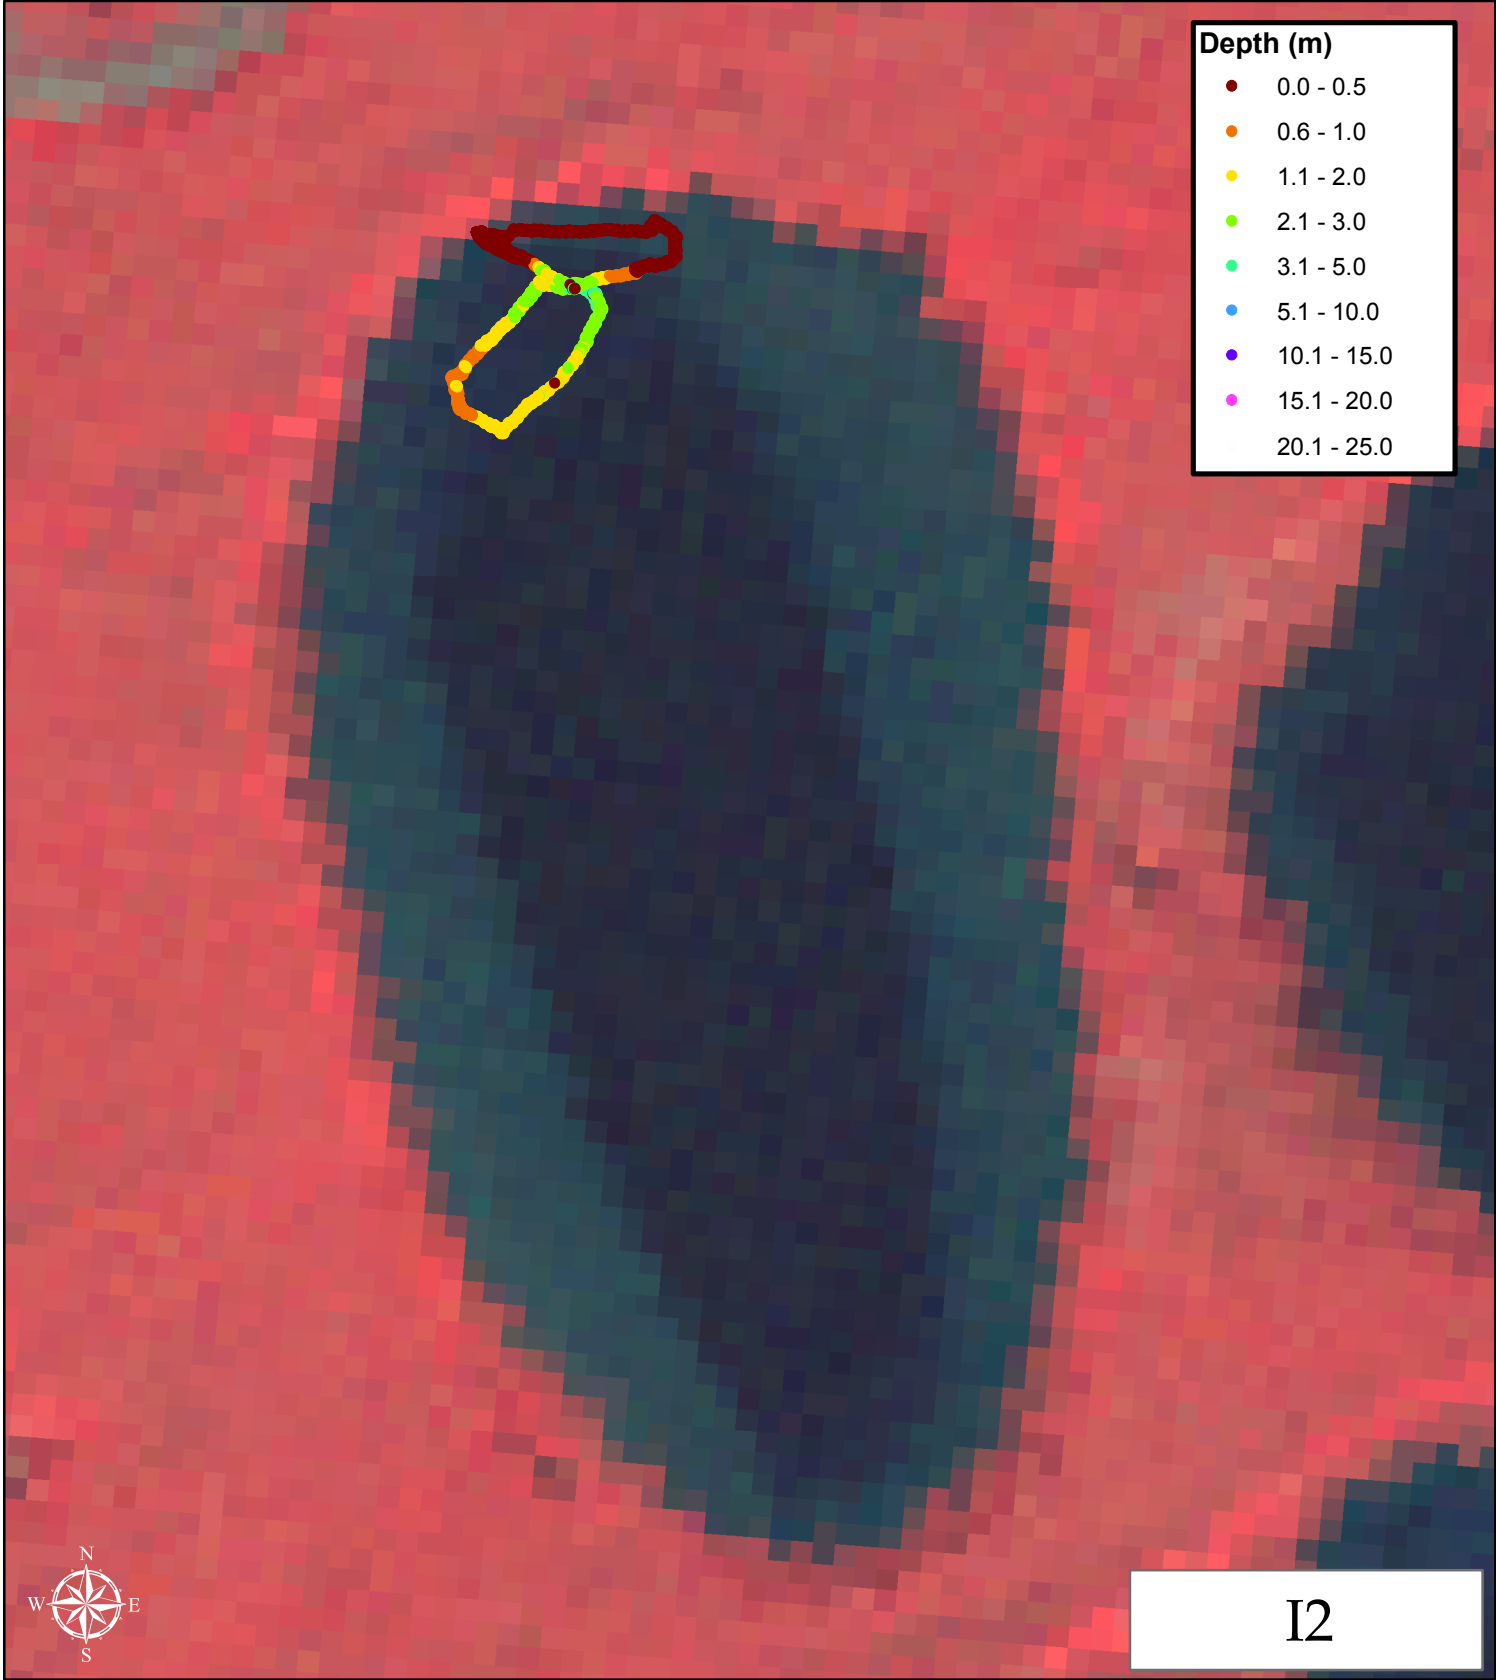

North Slope BathyBoat Data

0 0.05 0.1 0.2 0.3 0.4 Miles

0 0.05 0.1 0.2 0.3 0.4 Kilometers

Data Collected July 09, 2009