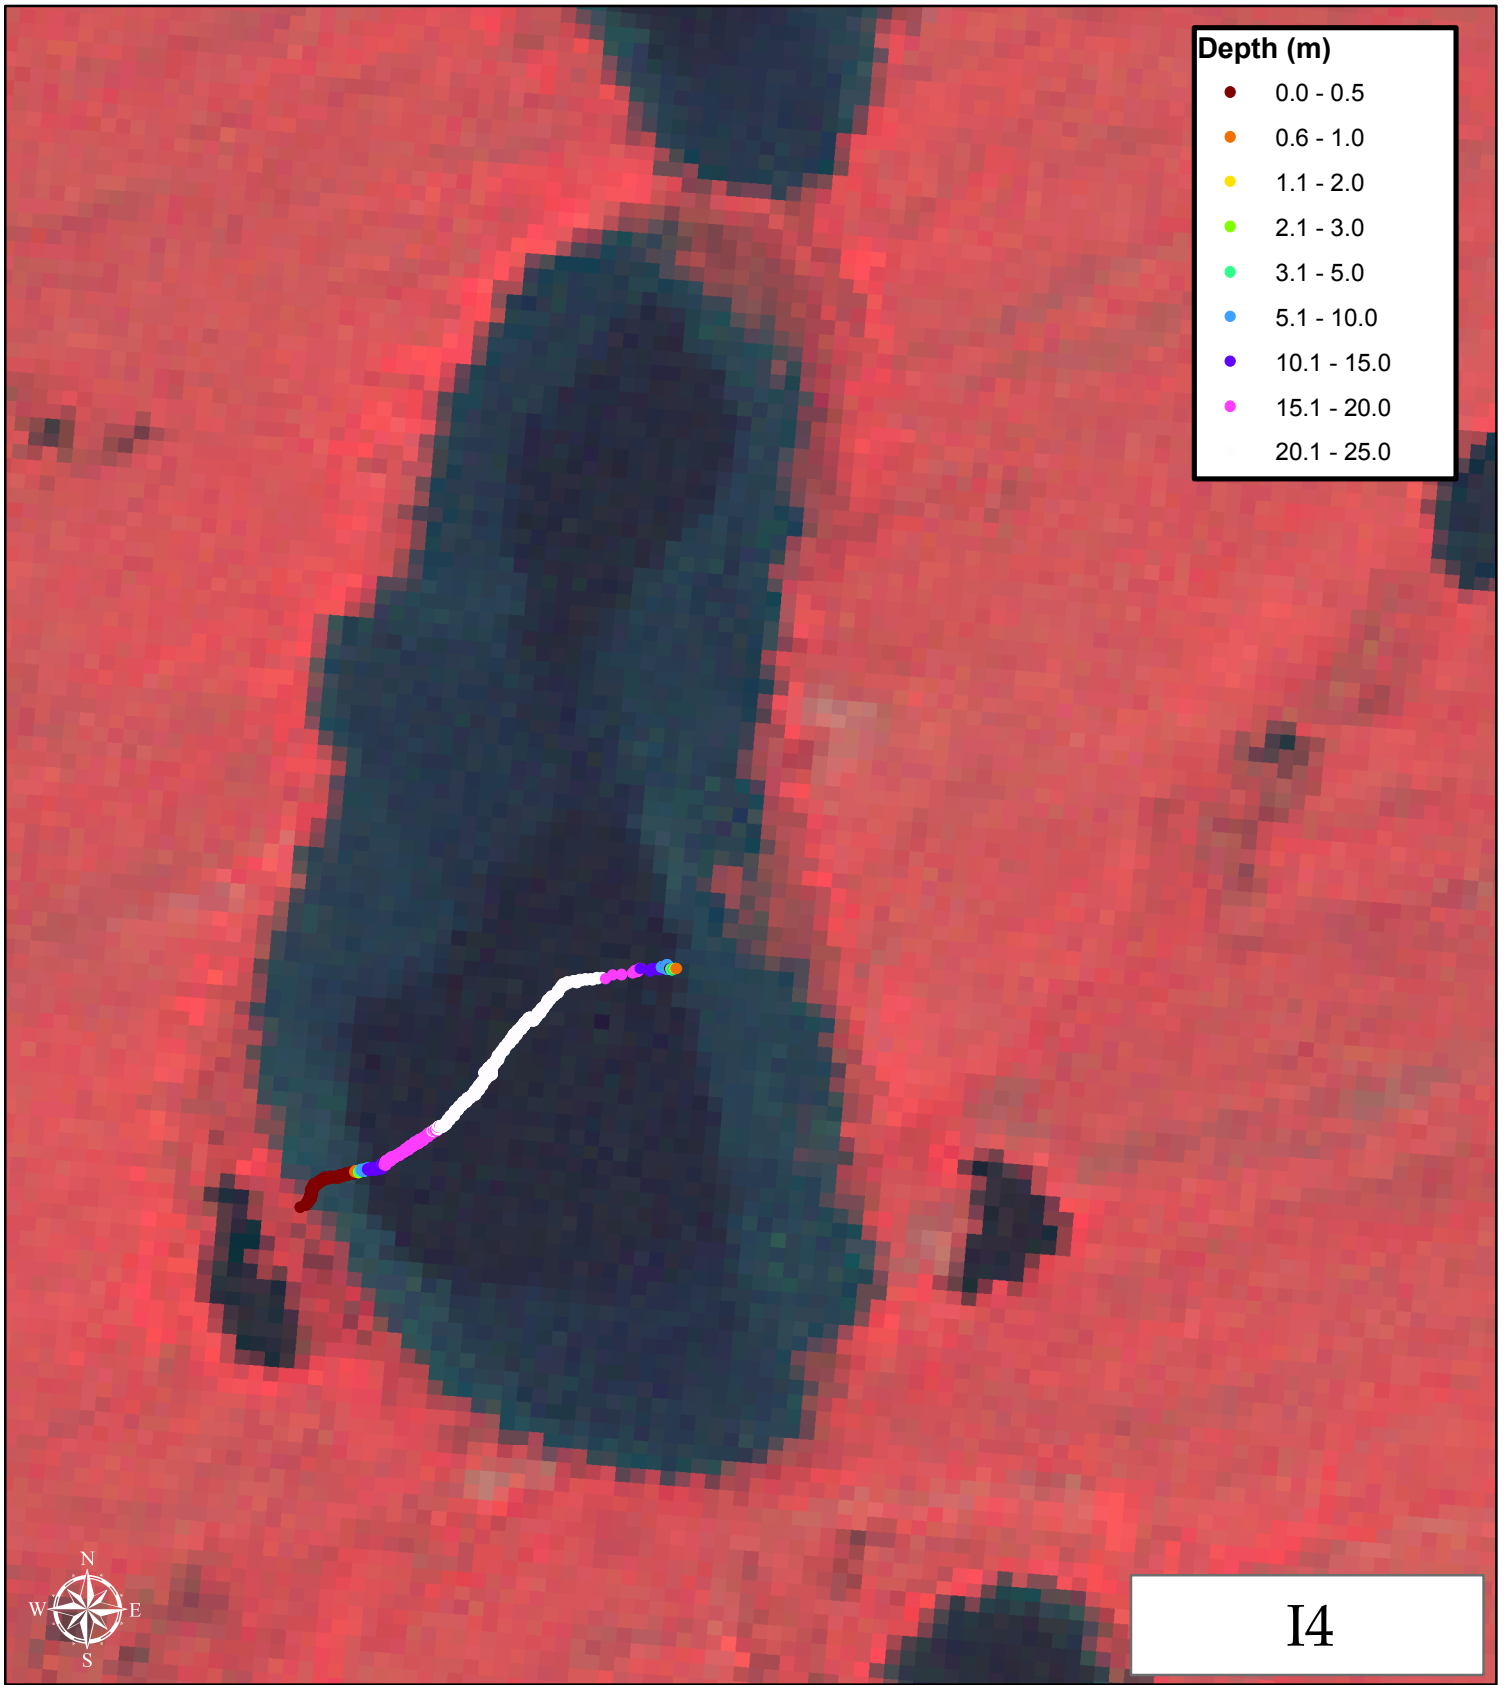

# North Slope BathyBoat Data

0 0.1 0.2 0.4 0.6 0.8 Miles

0 0.125 0.25 0.5 0.75 1 Kilometers

Data Collected July 10, 2009