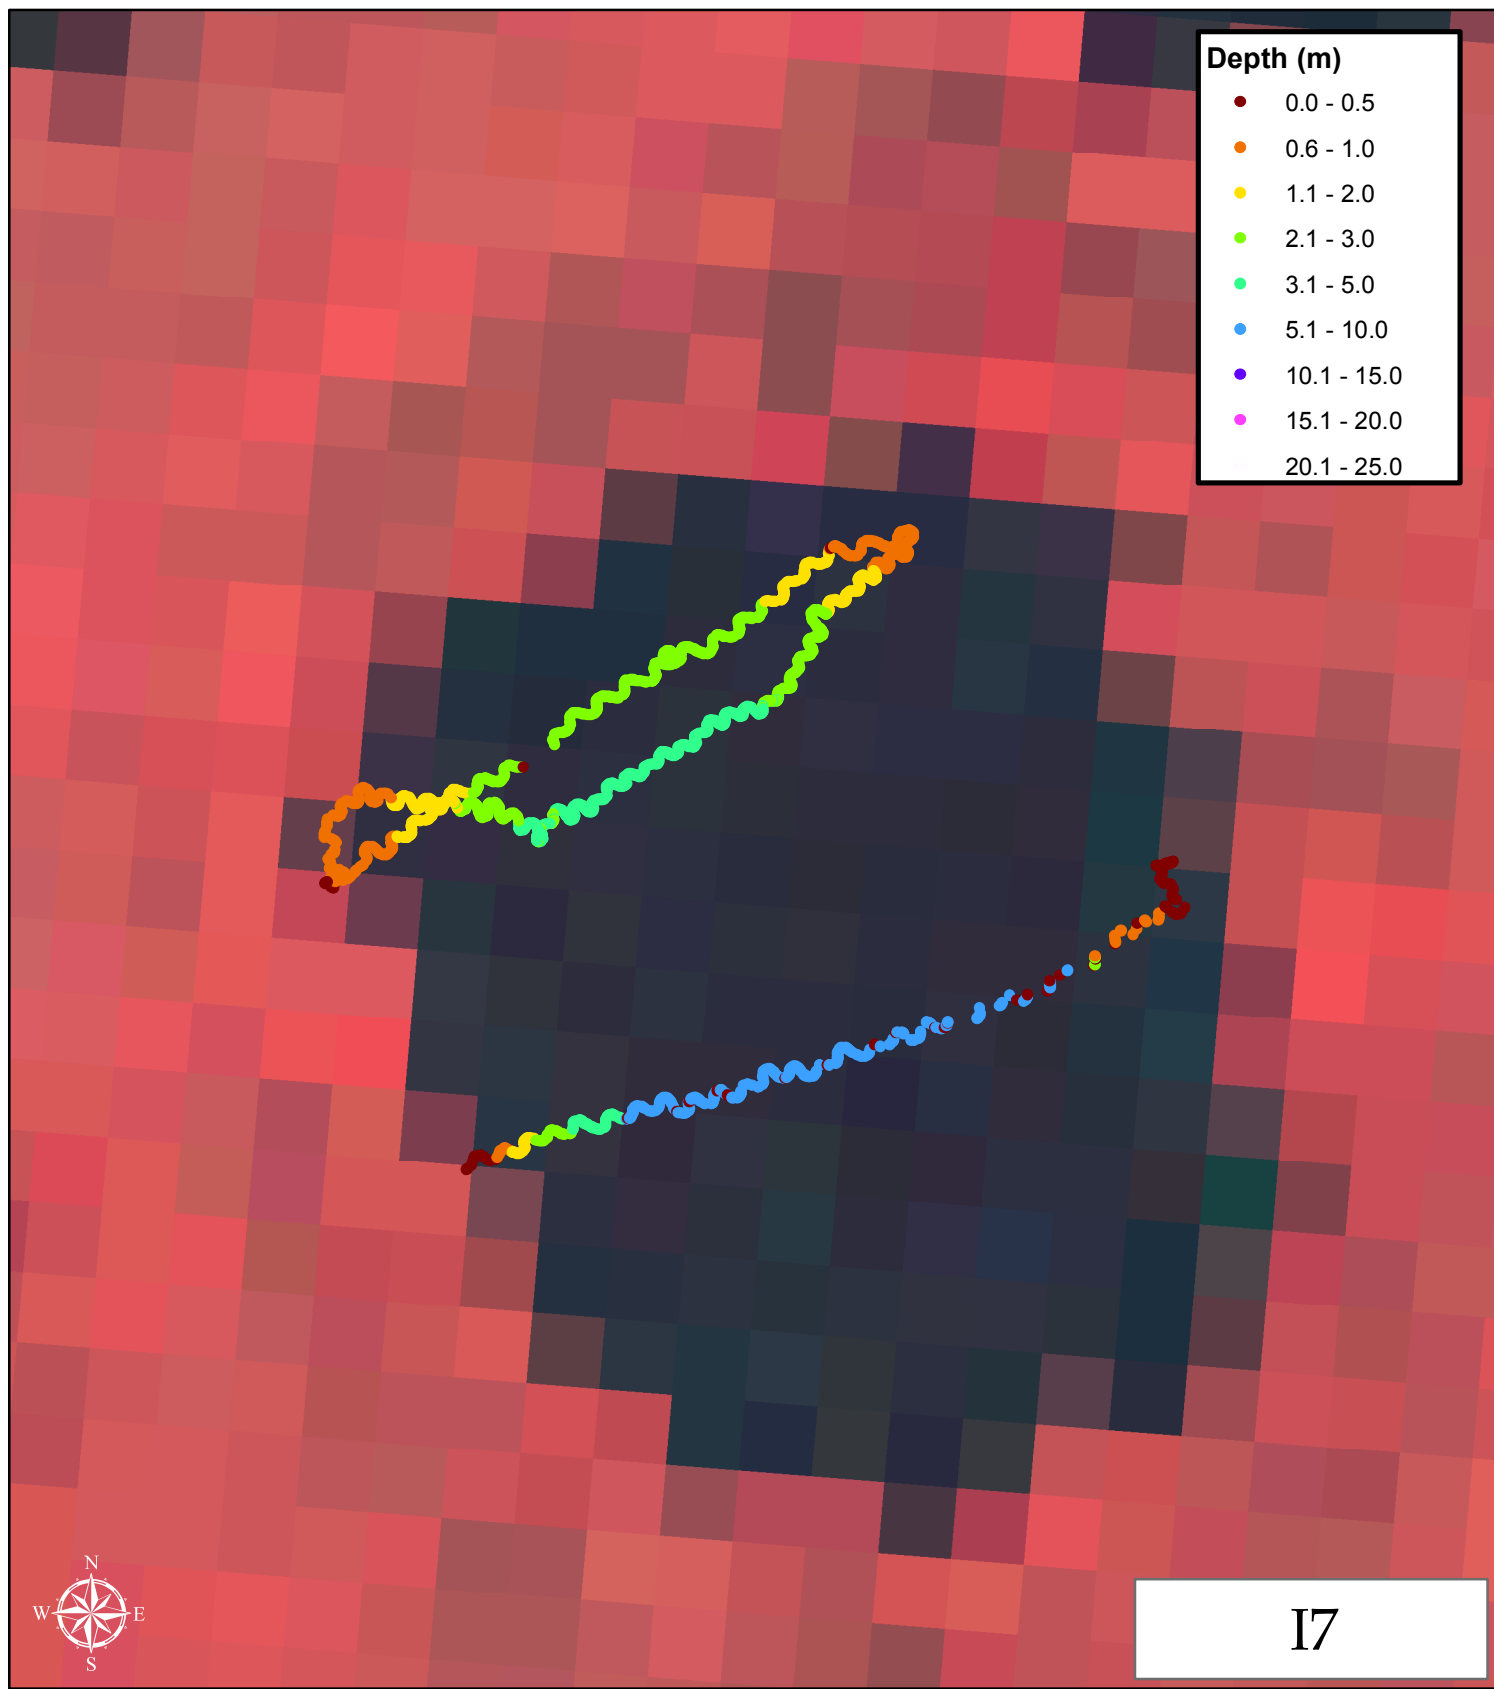

# North Slope BathyBoat Data

0 0.0150.03 0.06 0.09 0.12 Miles

0 0.020.04 0.08 0.12 0.16 Kilometers

Data Collected July 10, 2009