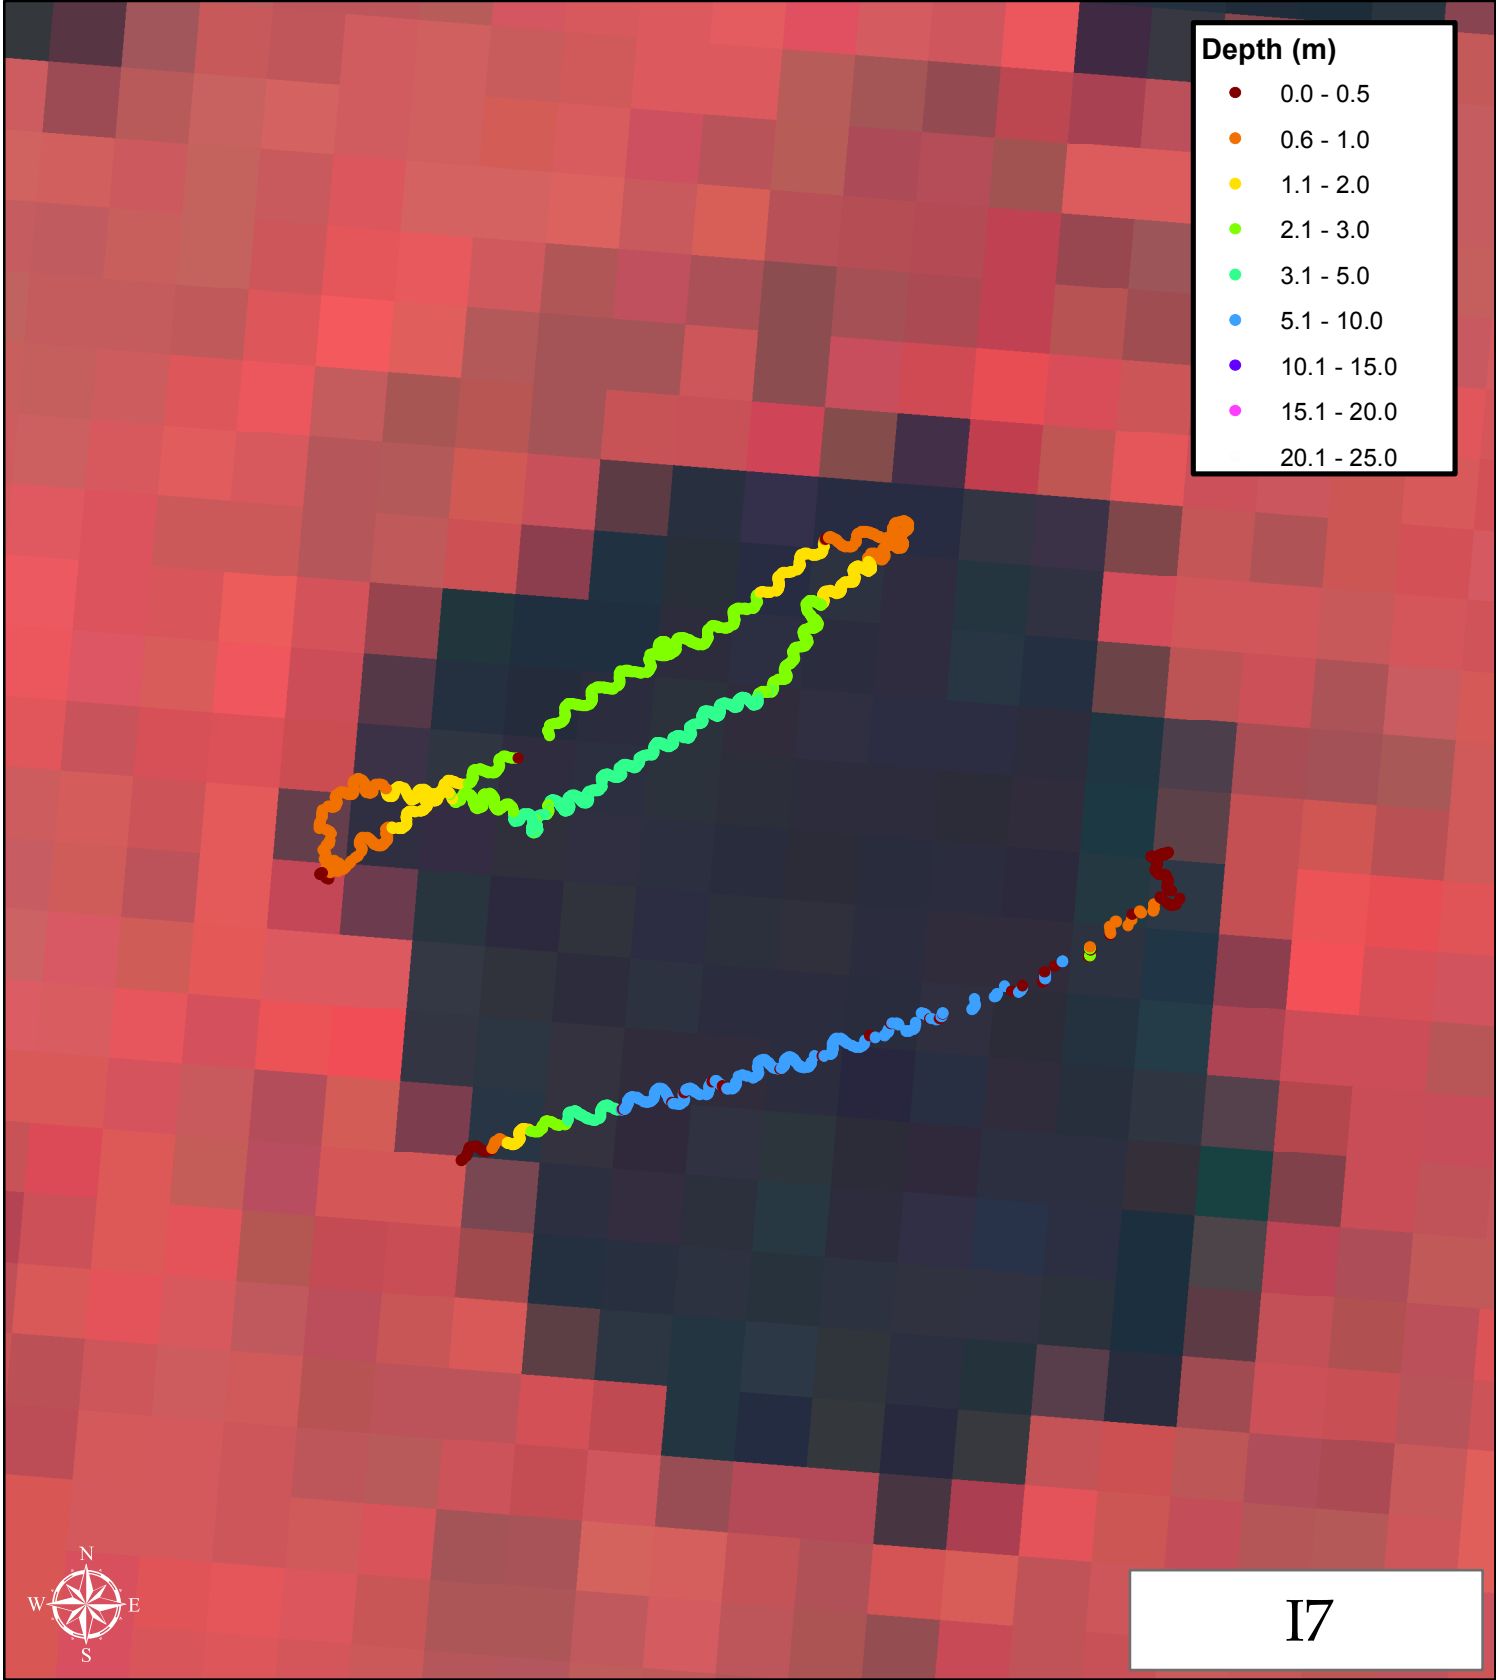

North Slope BathyBoat Data

0 0.0150.03 0.06 0.09 0.12 Miles

0 0.020.04 0.08 0.12 0.16 Kilometers

Data Collected July 10, 2009