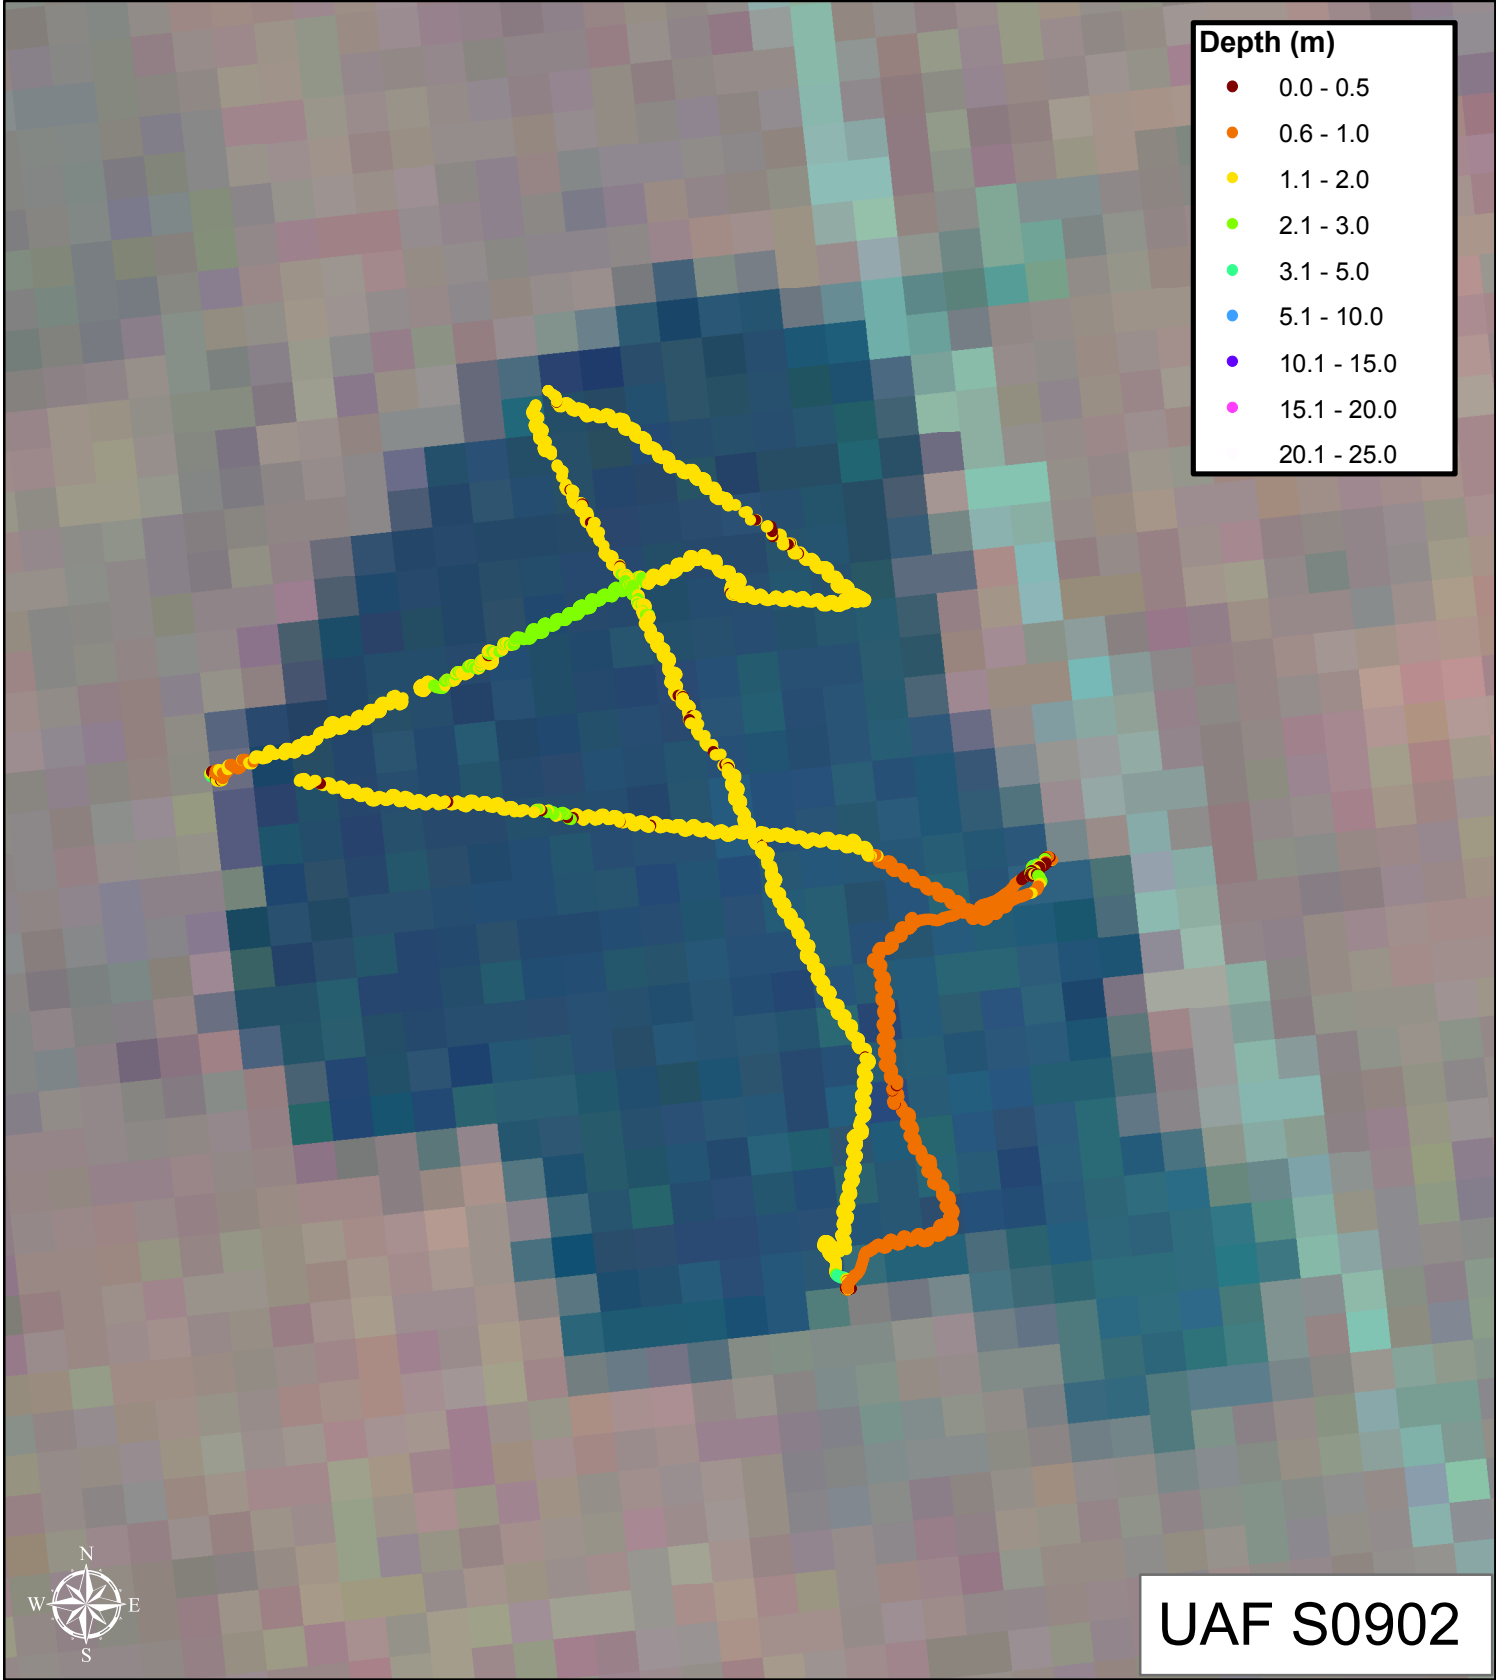

# North Slope BathyBoat Data

0 0.03 0.06 0.12 0.18 0.24 Miles

0 0.05 0.1 0.2 0.3 0.4 Kilometers

Data Collected July 12, 2009