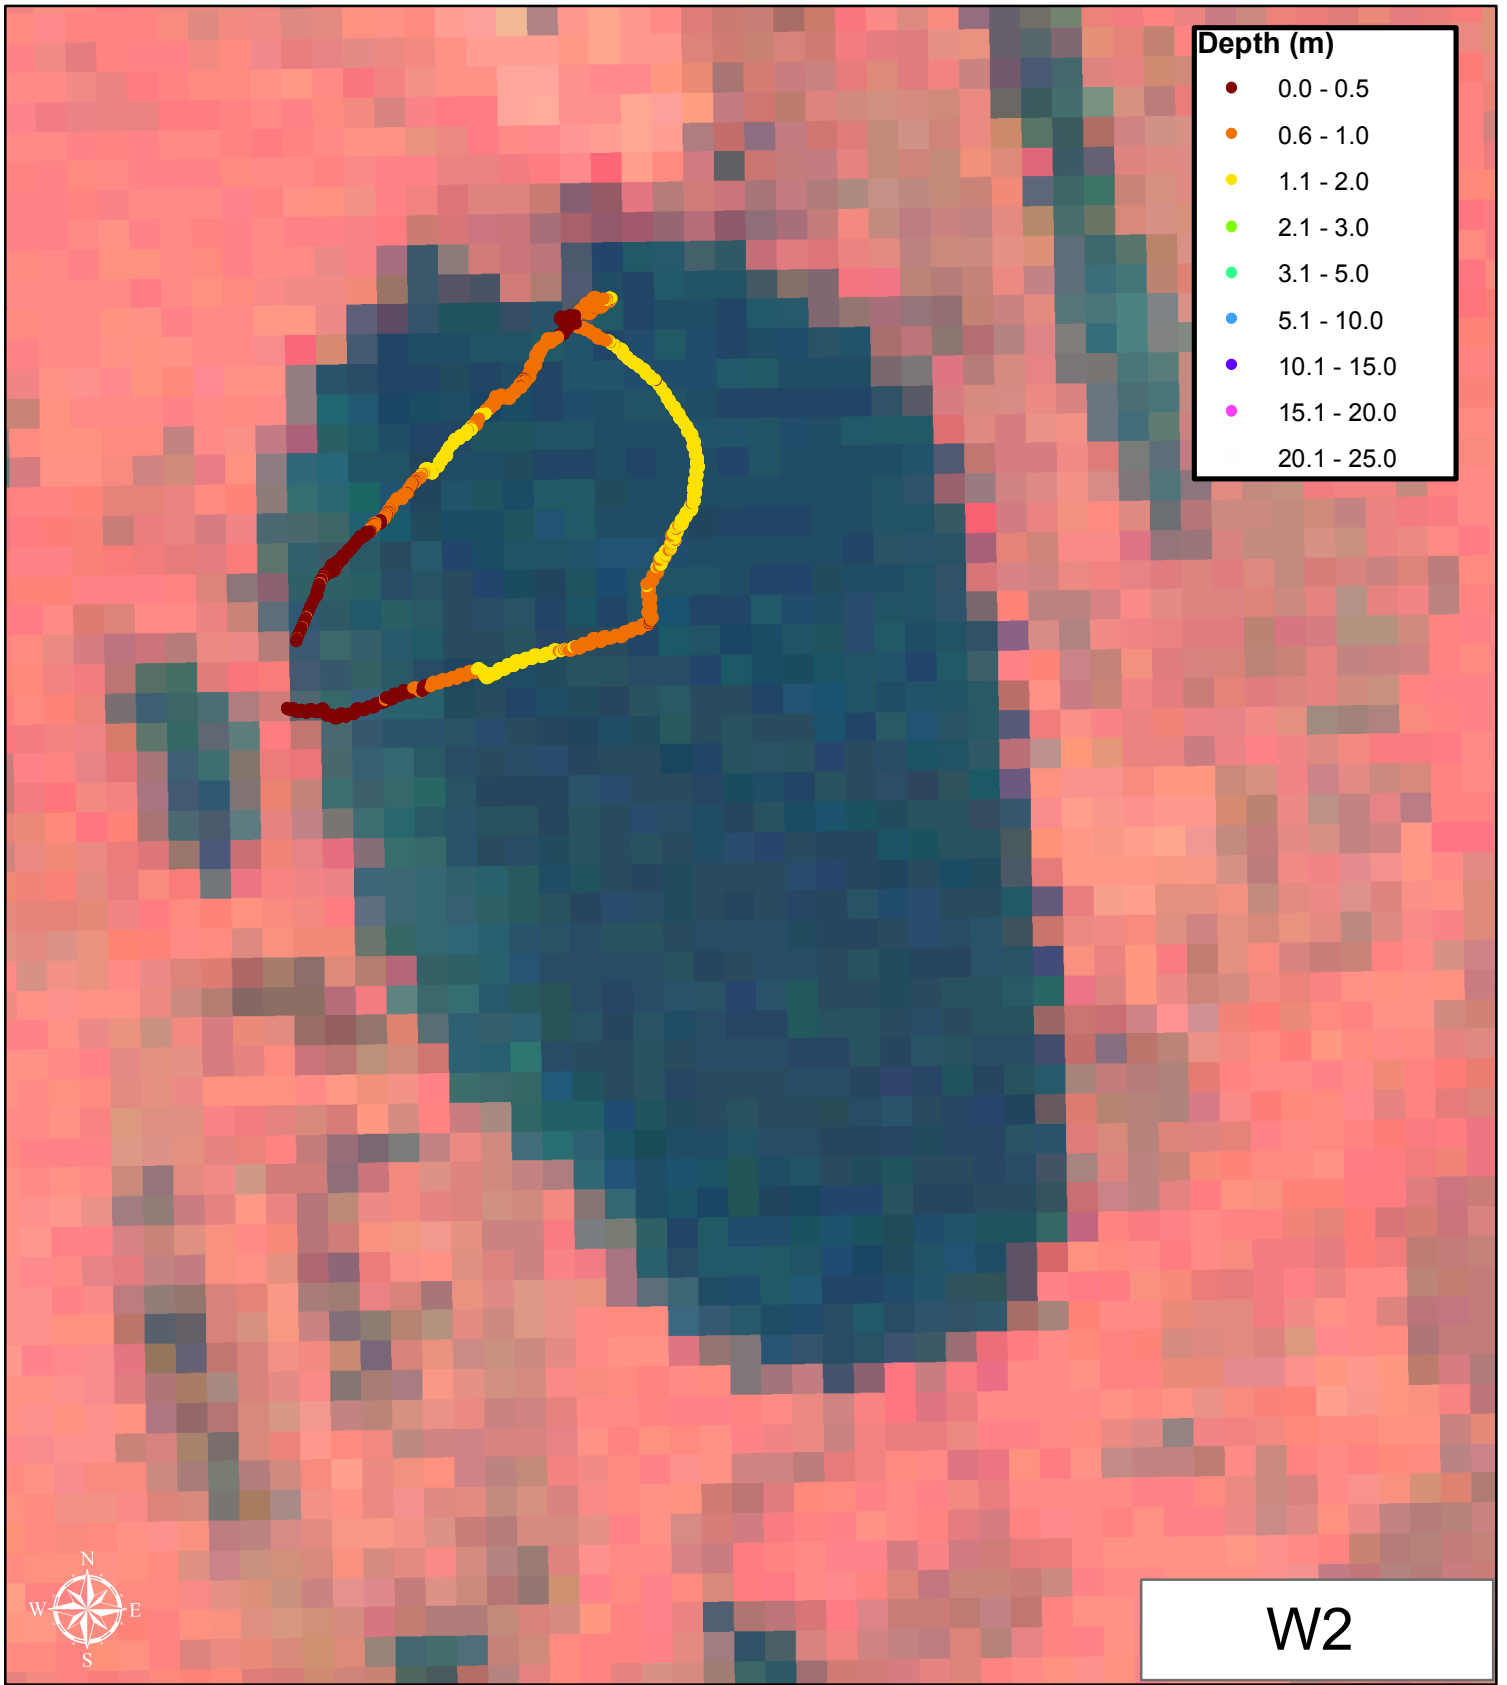

# North Slope BathyBoat Data

0 0.0350.07 0.14 0.21 0.28 Miles

0 0.05 0.1 0.2 0.3 0.4 Kilometers

Data Collected July 11, 2009