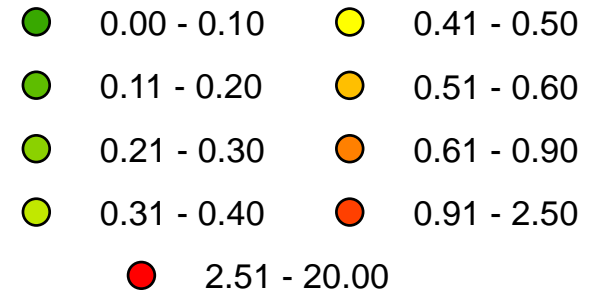

Lake ID: Coleville River

Conductivity (mS/cm)

Data collected July 12, 2009