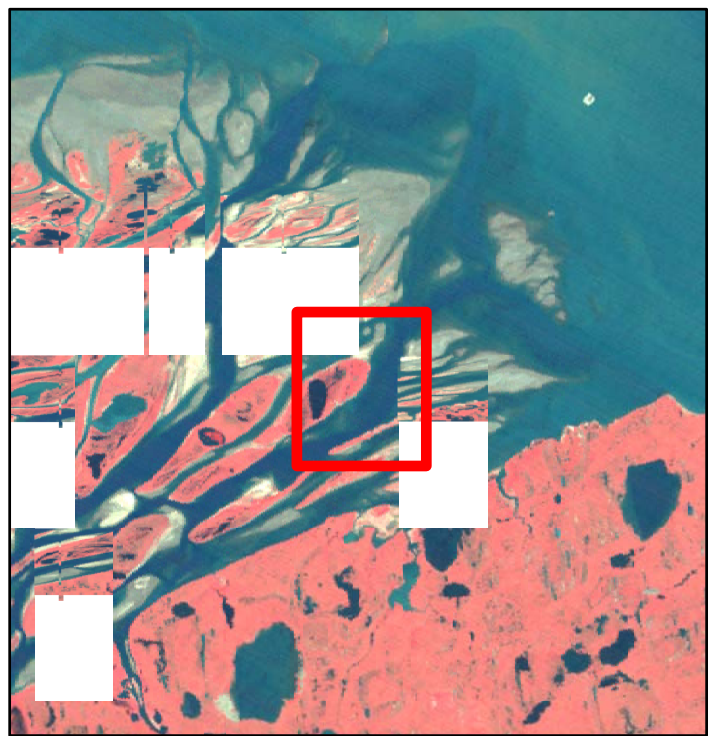

Lake ID: Coleville River

Conductivity (mS/cm)

Data collected July 12, 2009