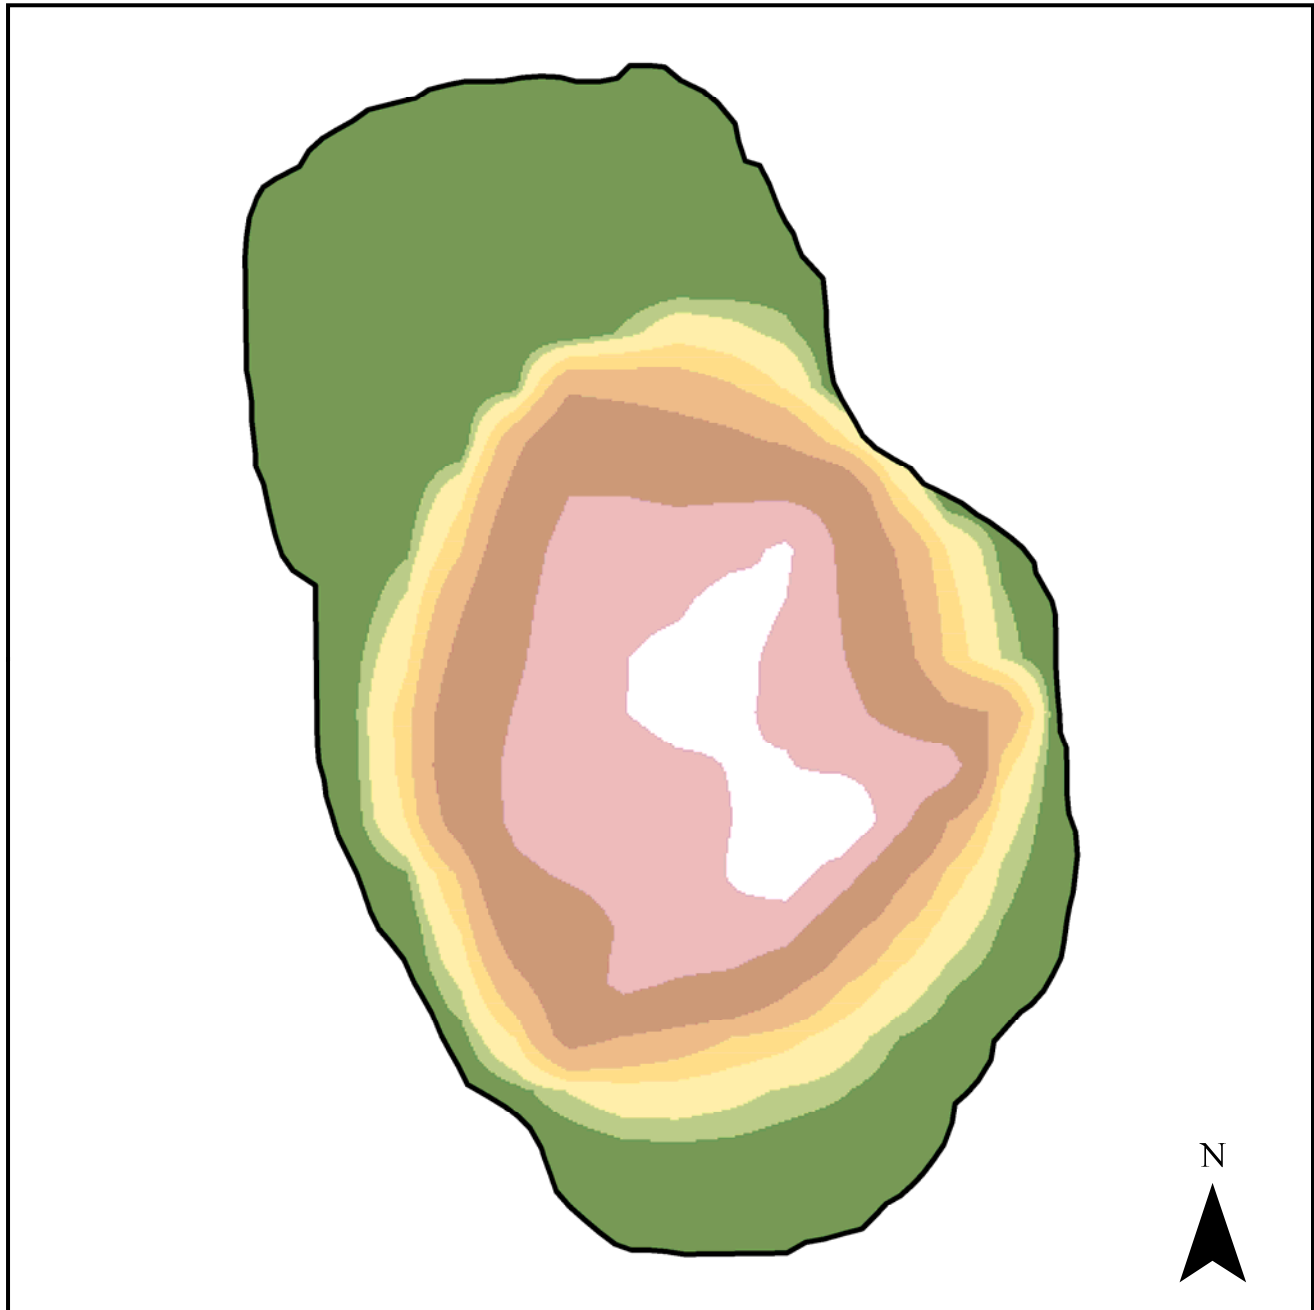

Lake I1 Bathymetry

Depth (m)

0 500 1,000
Feet

0 250 500
Meters