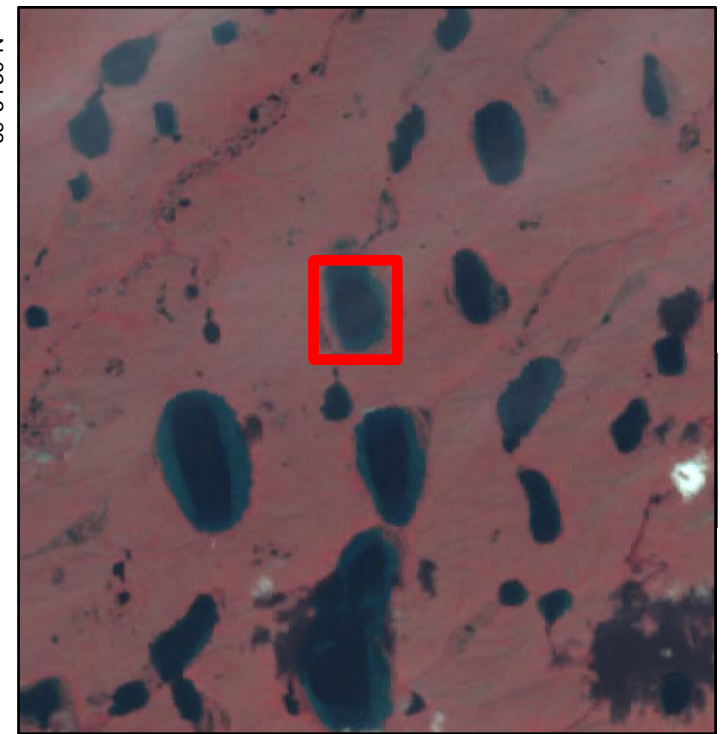

Lake ID: I1

Depth (m)

Data collected July 11, 2009