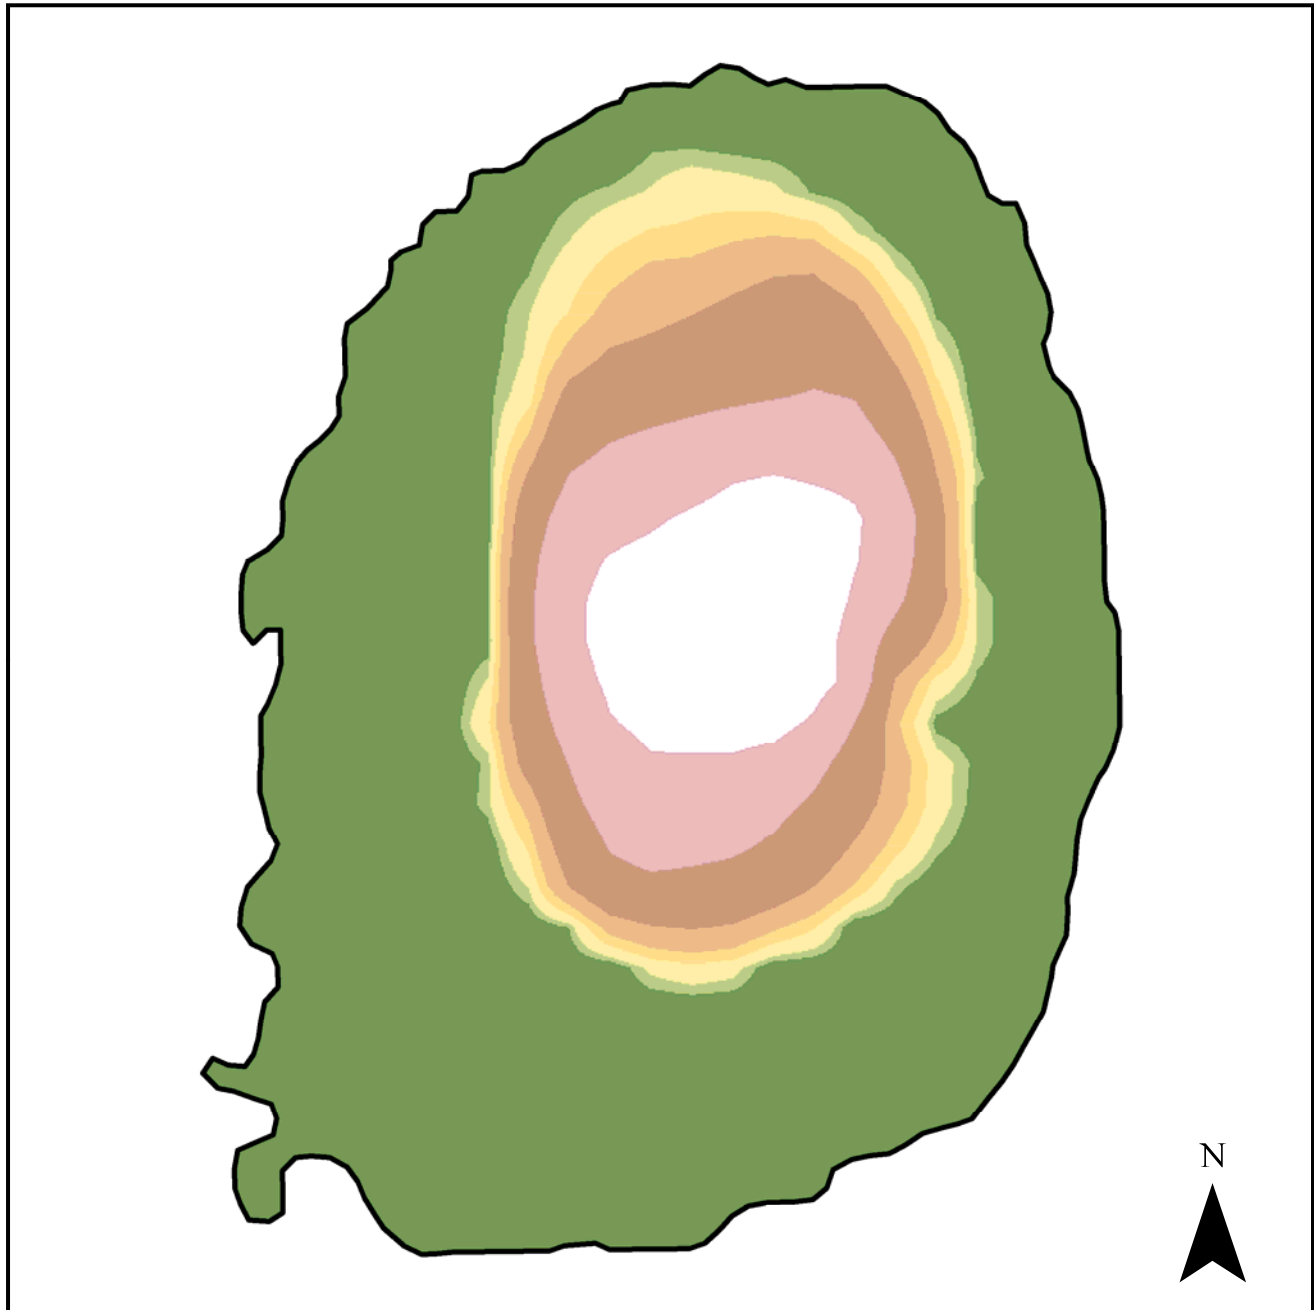

# Lake I3 Bathymetry

## Depth (m)

0 500 1,000 2,000 Feet

0 250 500 Meters