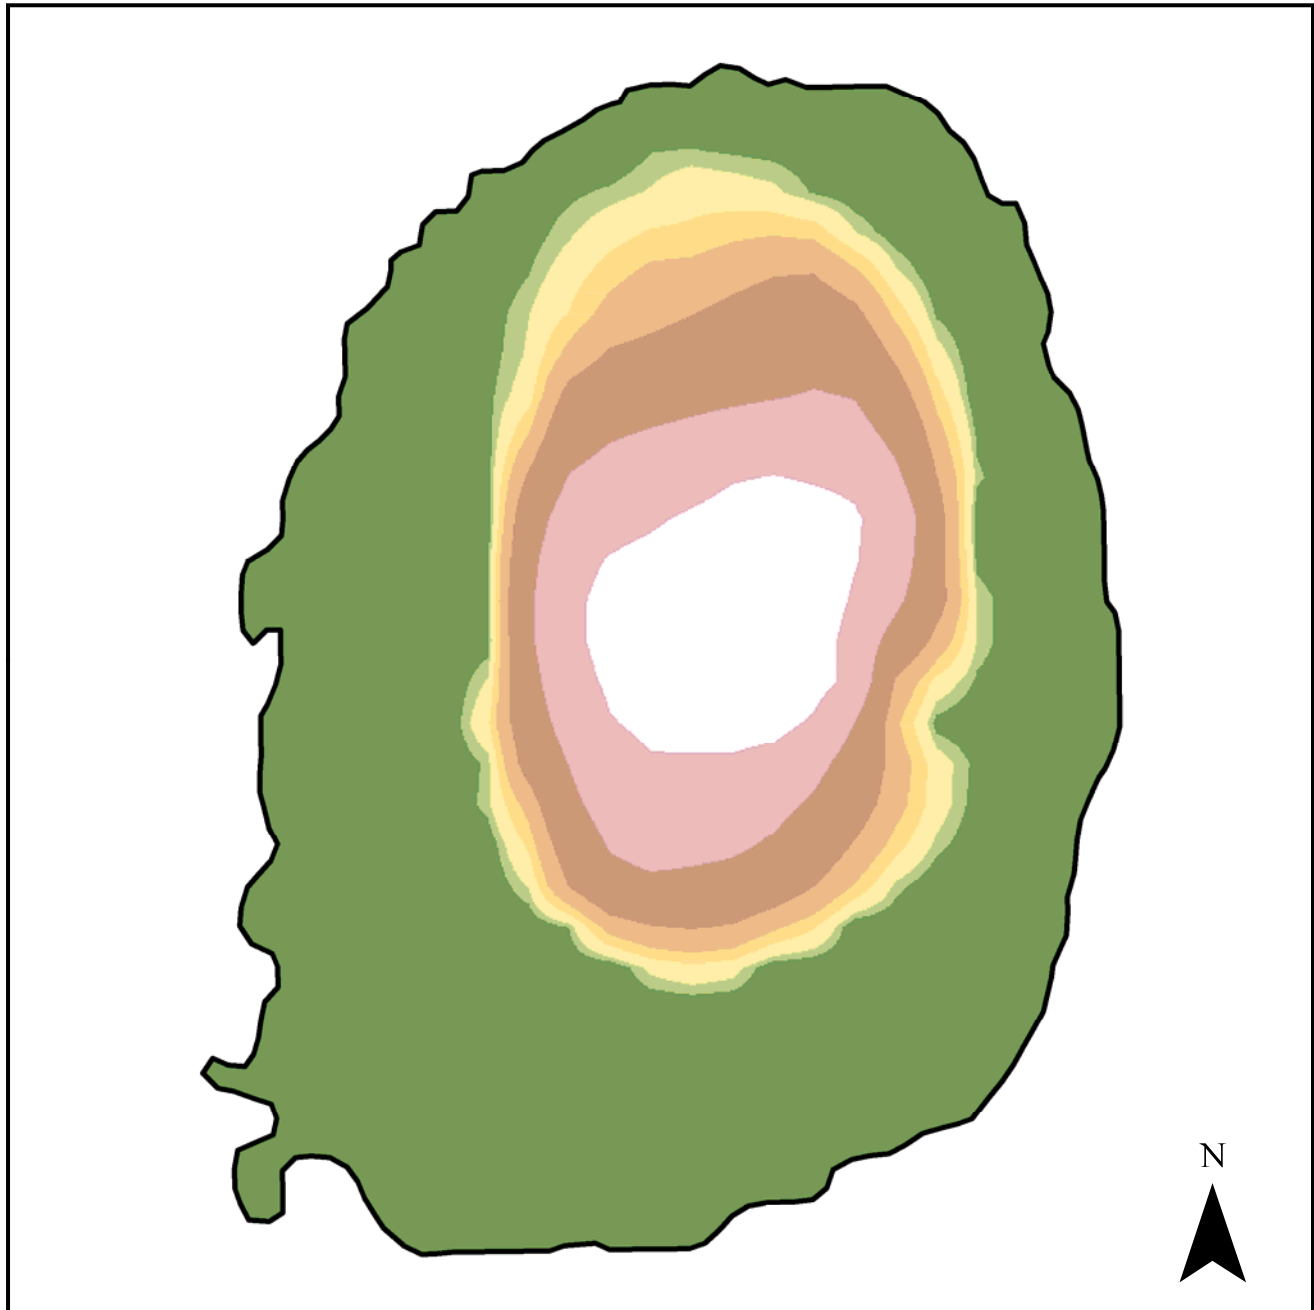

Lake I3 Bathymetry

Depth (m)

0 500 1,000 2,000 Feet

0 250 500 Meters