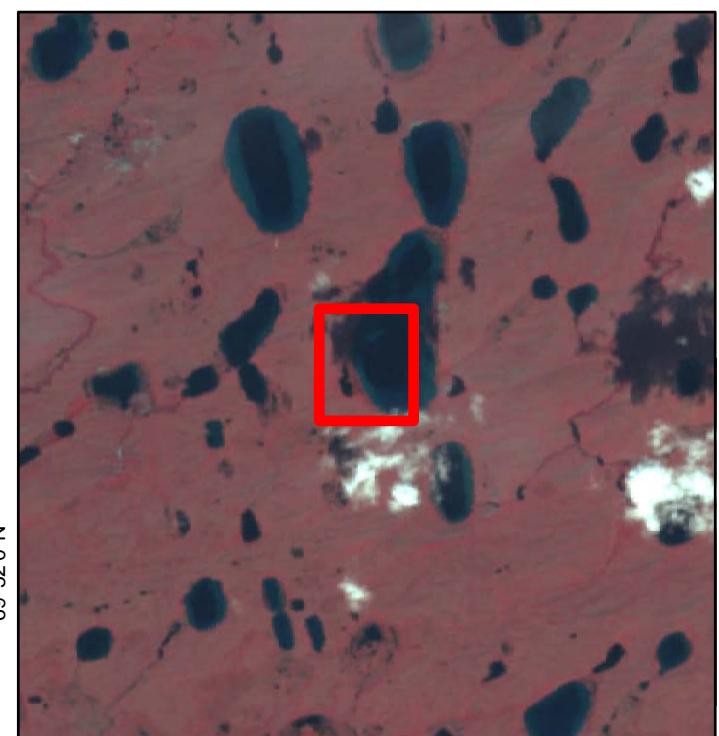

Lake ID: I4

Depth (m)

- 0.0 - 0.6
- 0.7 - 1.0
- 1.1 - 2.0
- 2.1 - 3.0
- 3.1 - 5.0
- 5.1 - 10.0
- 10.1 - 15.0
- 15.1 - 20.0

Data collected July 11, 2009