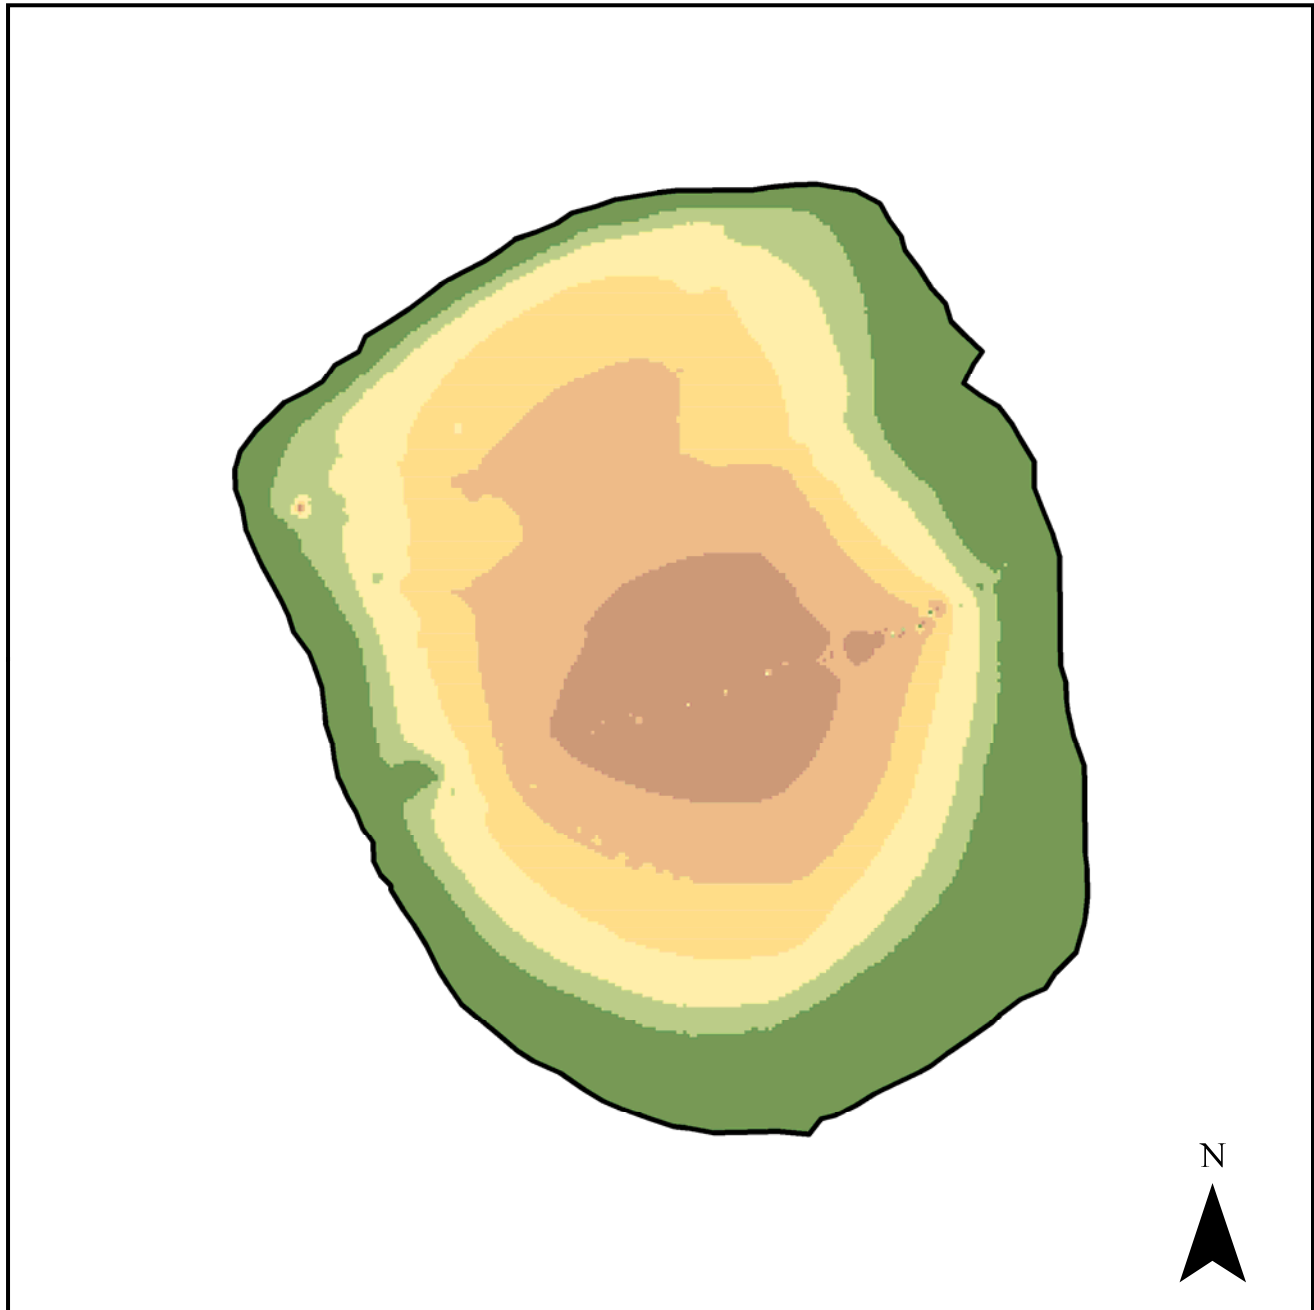

# Lake I7 Bathymetry

## Depth (m)

0 250 500  
Feet

0 125 250  
Meters