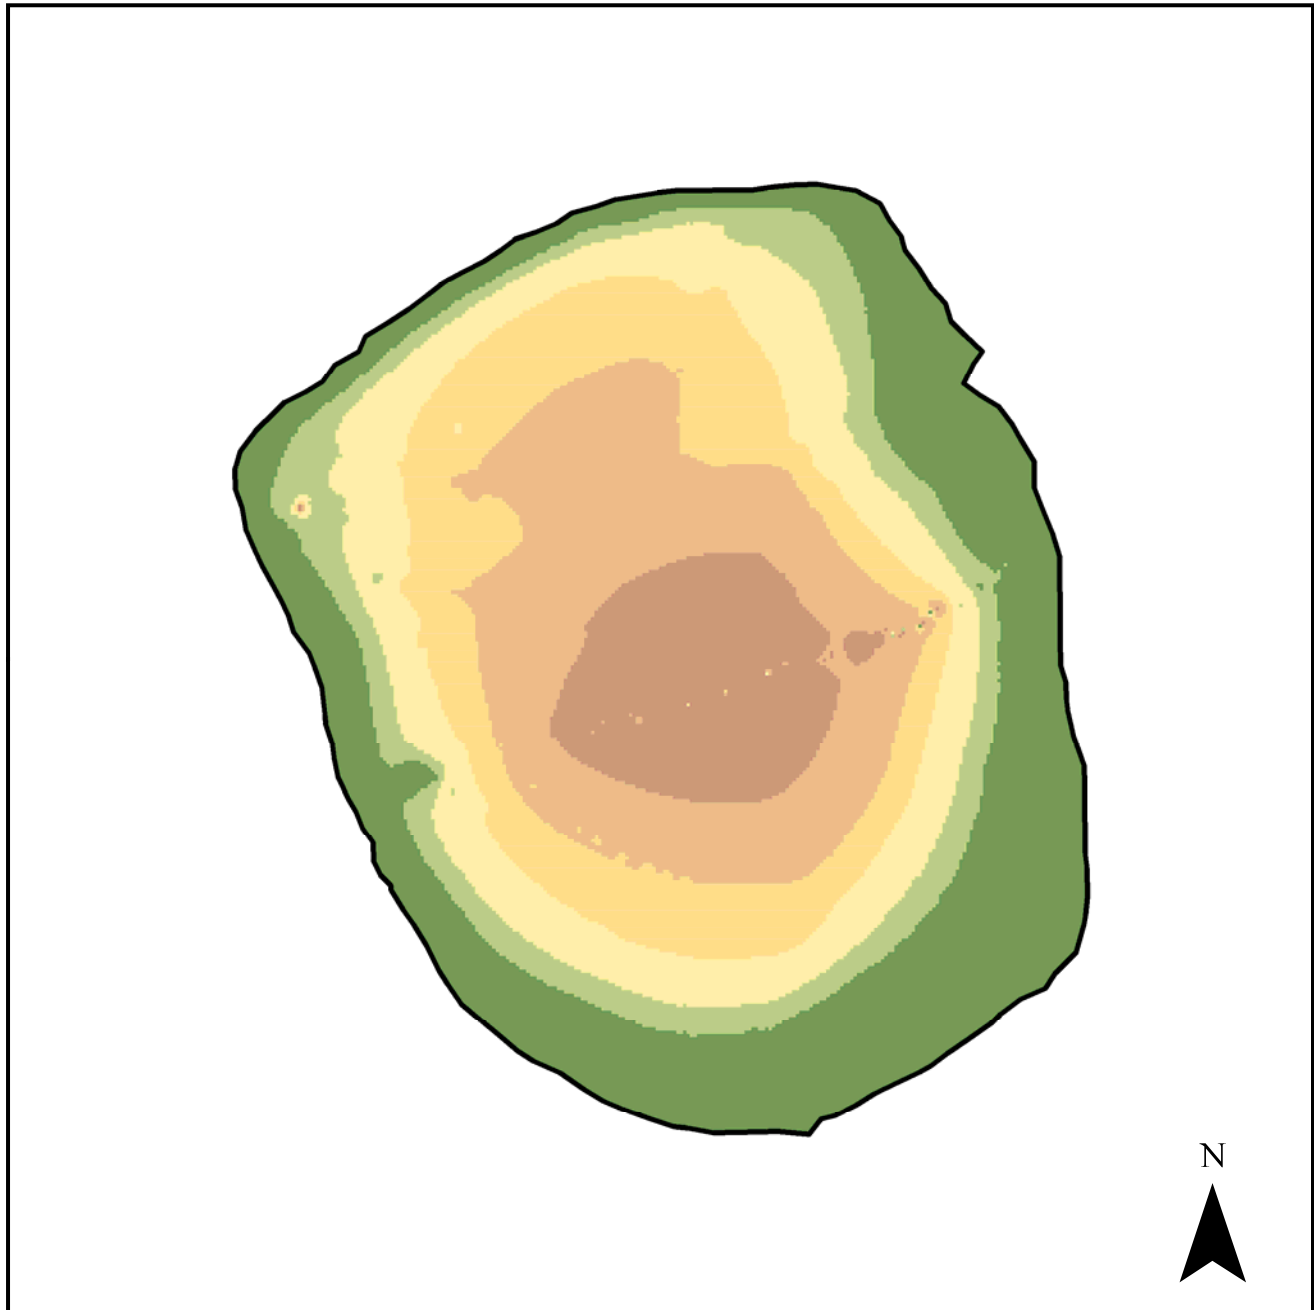

Lake I7 Bathymetry

Depth (m)

0 250 500
Feet

0 125 250
Meters