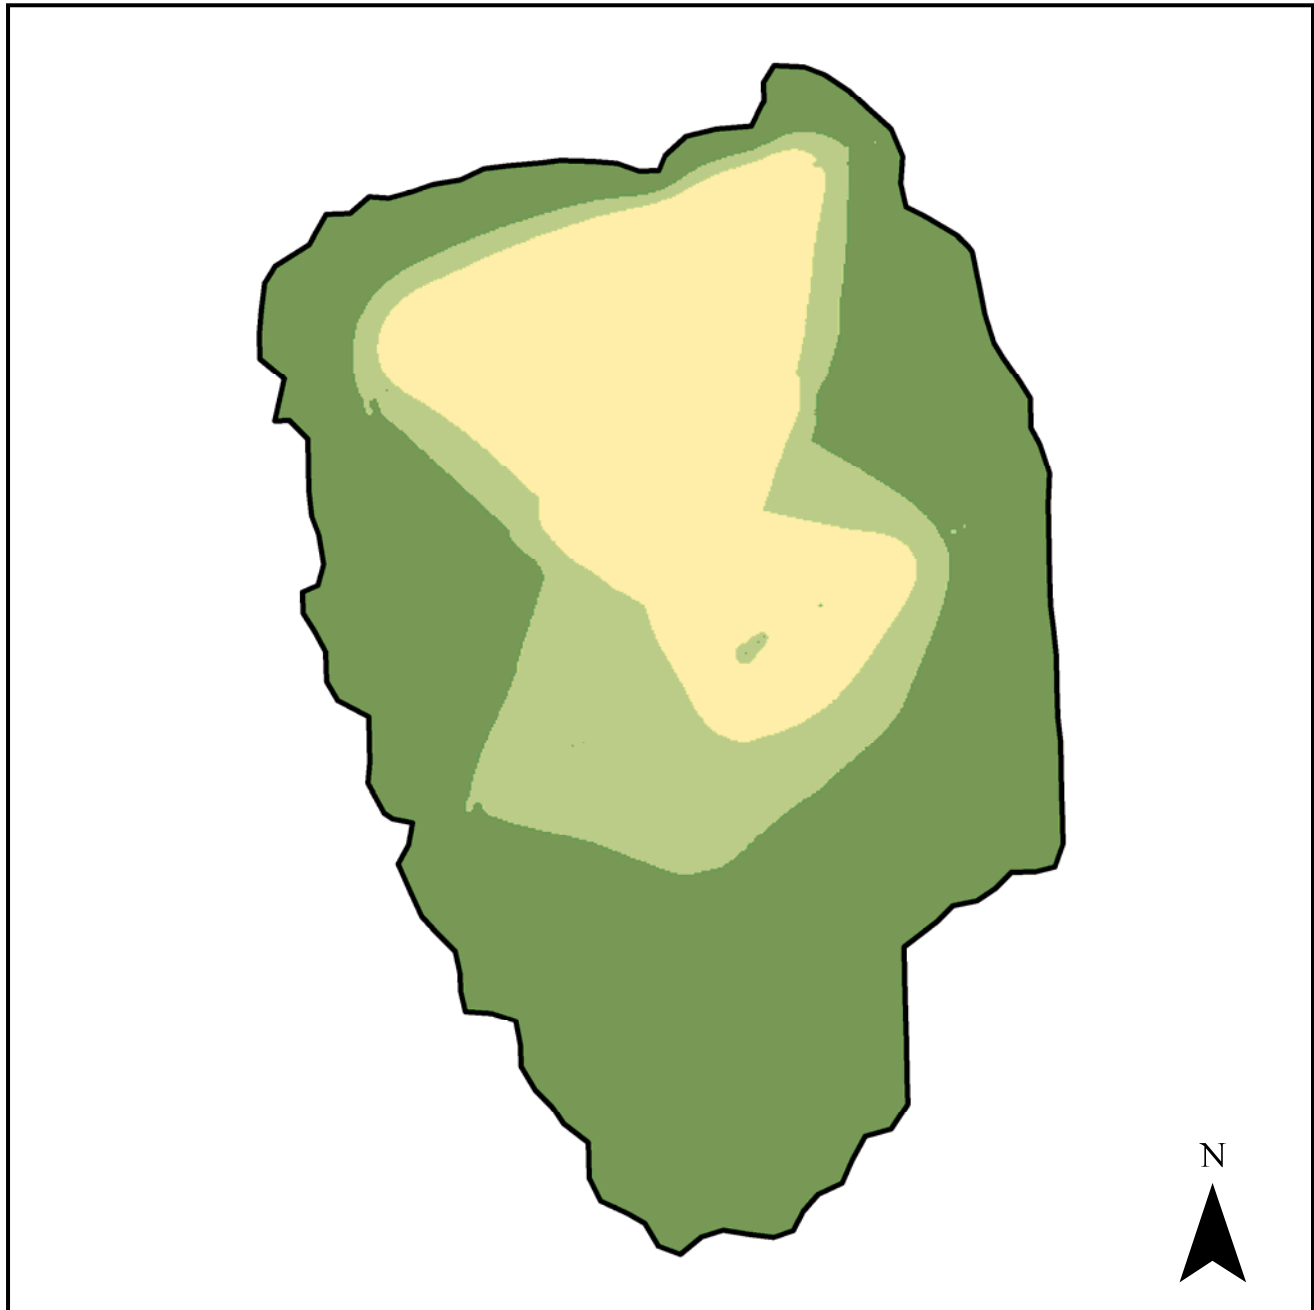

Lake W3 Bathymetry

Depth (m)

0 500 1,000 2,000 Feet

0 250 500 Meters