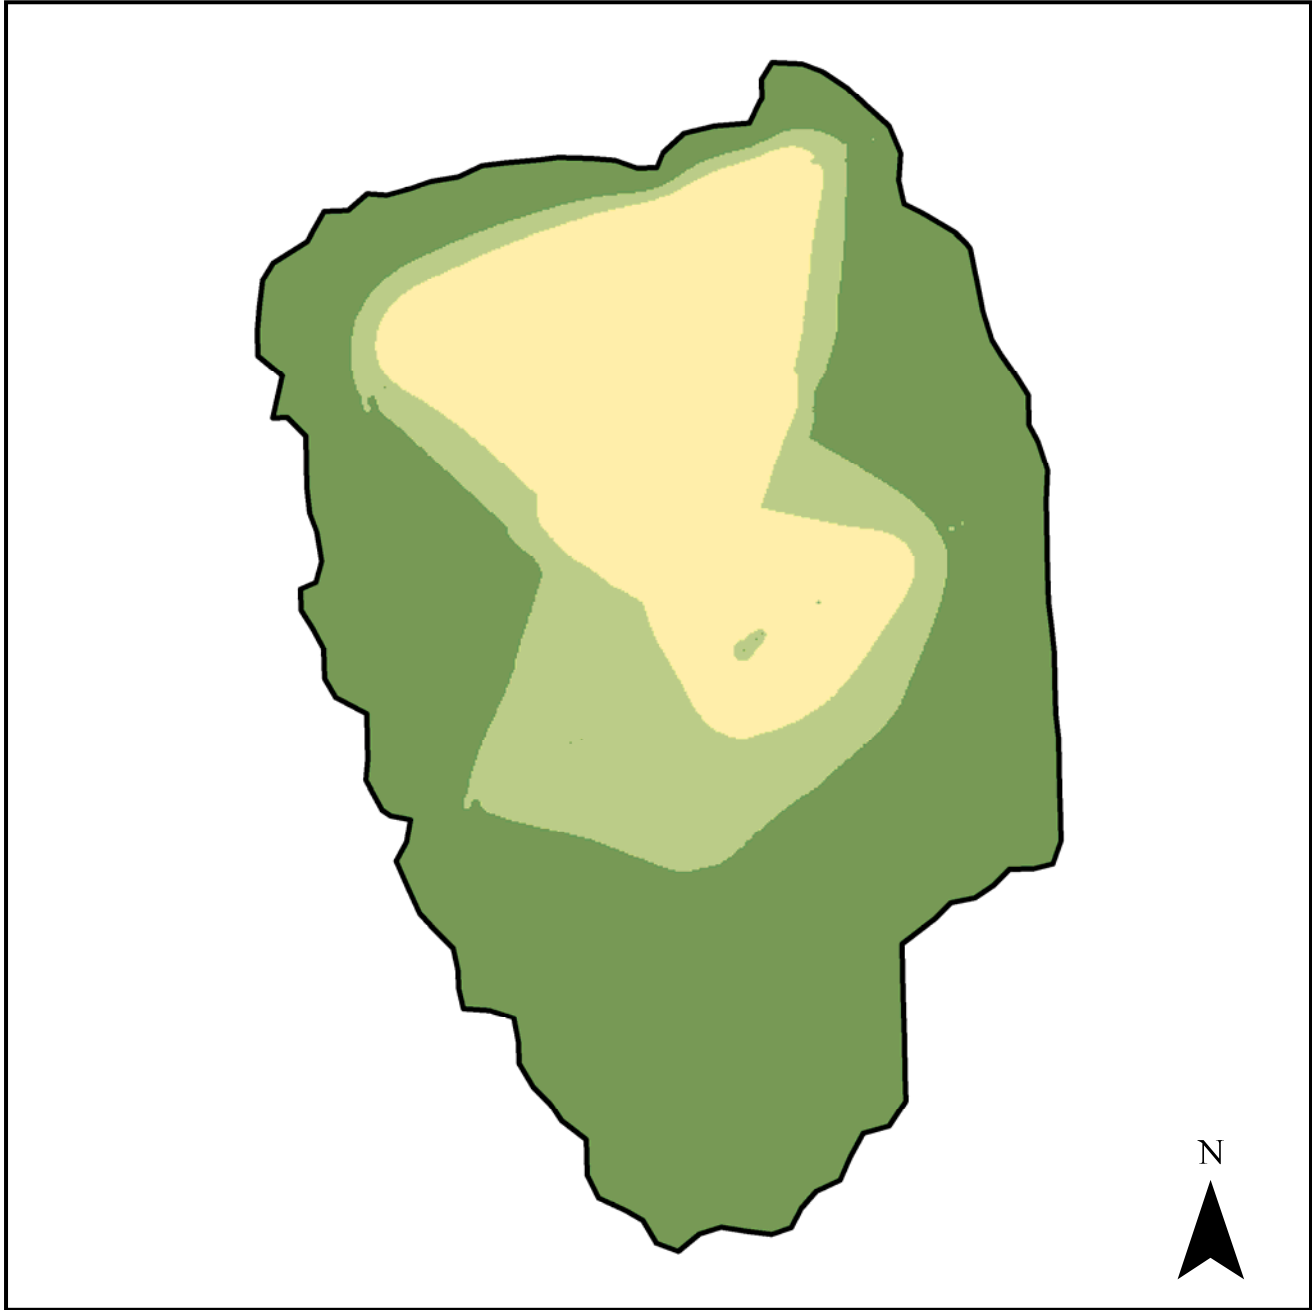

Lake W3 Bathymetry

Depth (m)